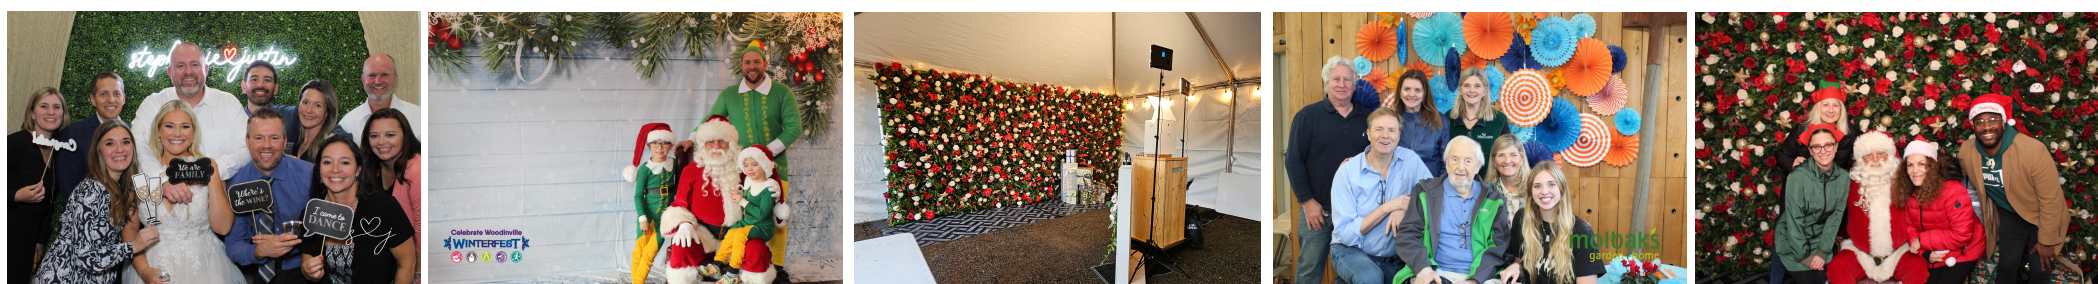

📍 Liljebeck Farms, Woodinville, WA  
 🌐 [liljebeckfarms.com/lilclickphotobooth](http://liljebeckfarms.com/lilclickphotobooth)  
 ✉️ [kali@liljebeckfarms.com](mailto:kali@liljebeckfarms.com)  
 📷 @lilclickphotobooth

Lil' Click Photobooth, Liljebeck Farm's in-house photobooth, is available off-site for your wedding or event! When you book Lil' Click, your guests can enjoy unlimited access to provided props, single shot images or 4-image collages, and instant printed or digital photos for your entire booking time.

**ALL PACKAGES INCLUDE:**

3 Hour Photobooth Rental  
 Lil' Click Logo on prints  
 Limit 2 prints/image for guests  
 Single Image & 4-Image Collage  
 Photobooth Props  
 Full digital gallery

**ADD ONS:**