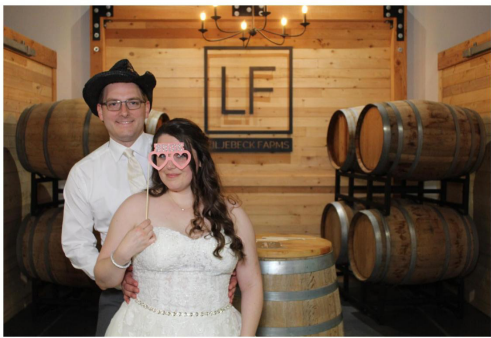

Custom photobooth packages available through collaboration with Kali at Lil' Click Photobooth

LILJEBECK FARMS
September 28th, 2024

Wine Scene

Frame Scene

LILJEBECK FARMS
November 30th, 2024

Western Scene